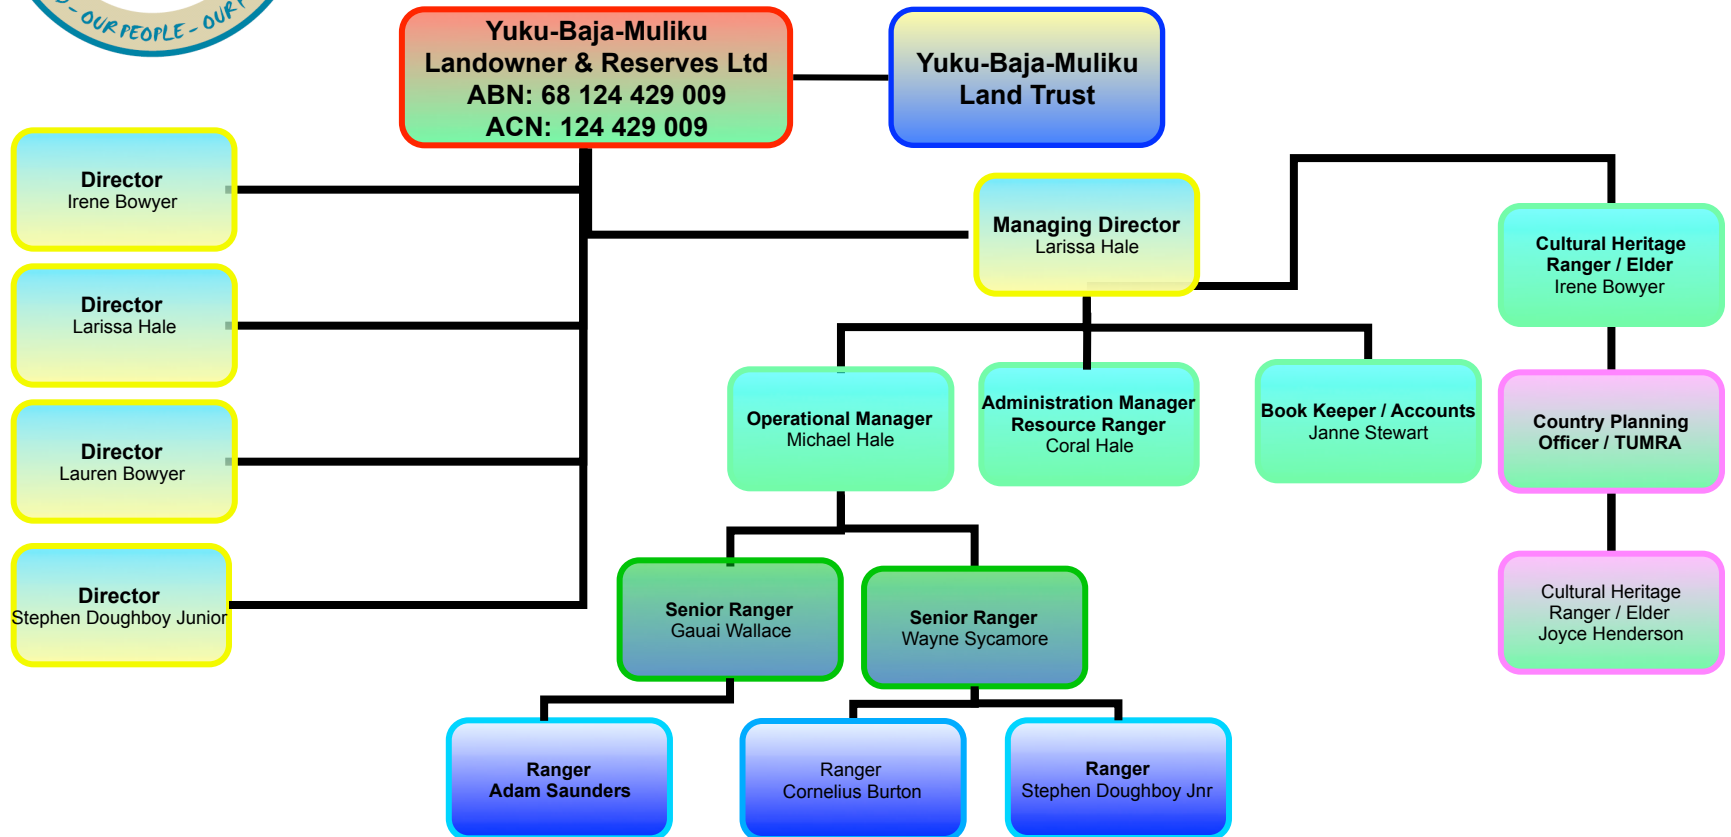

# Yuku Baja Muliku Ranger Services Organisational Chart

Yuku Baja Muliku Landowner & Reserves Ltd  
 Yuku-Baja-Muliku Land Trust  
 PH: (07) 40 696 957 F: (07) 40 696 501  
 PO Box 1011 Cooktown QLD 4895