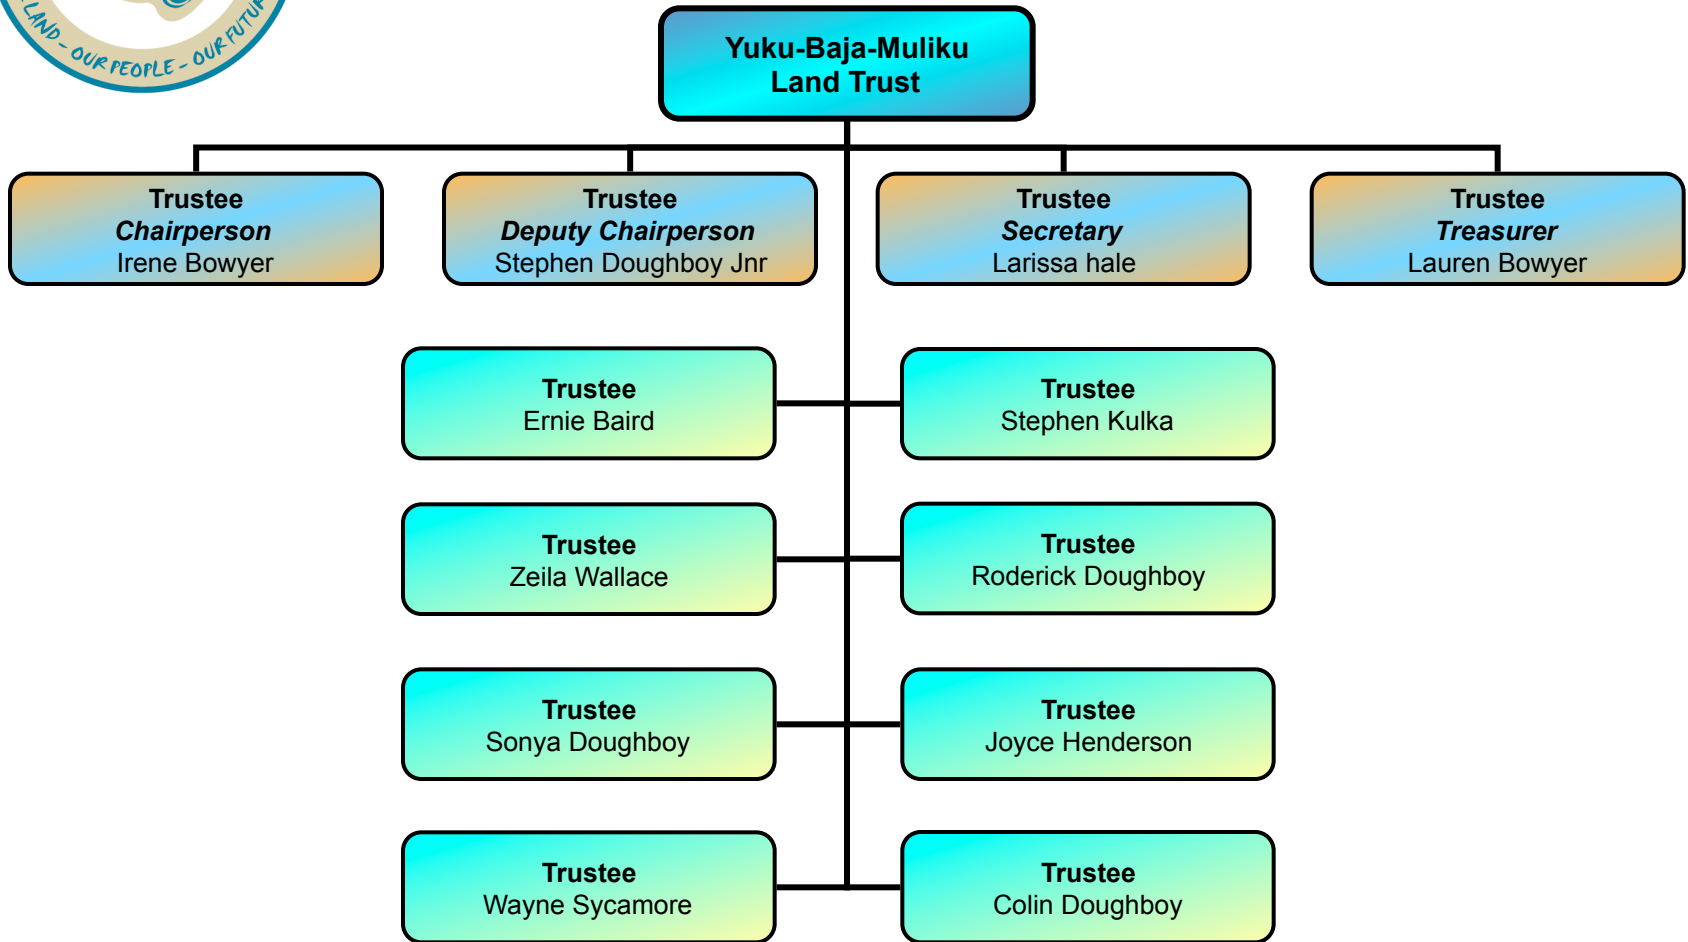

Yuku Baja Muliku Land Trust Trustees Organisational Chart

Yuku Baja Muliku Landowner & Reserves Ltd
Yuku-Baja-Muliku Land Trust
PH: (07) 40 696 957 F: (07) 40 696 501
PO Box 1011 Cooktown QLD 4895