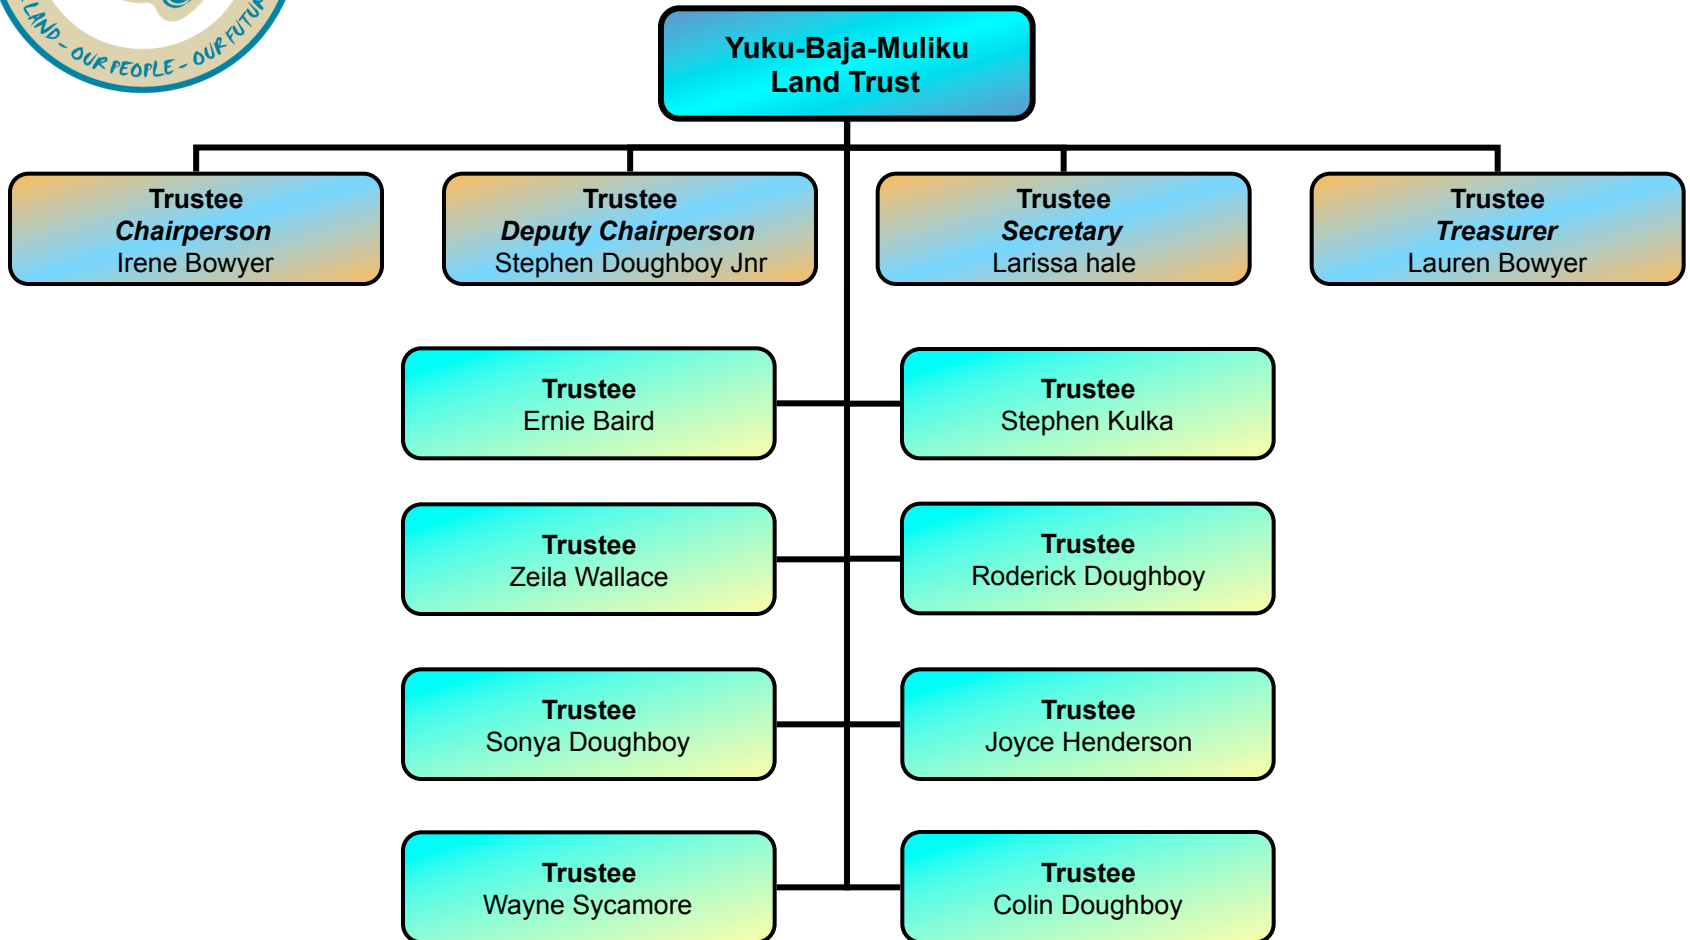

Yuku Baja Muliku Land Trust Trustees Organisational Chart

Yuku Baja Muliku Landowner & Reserves Ltd
Yuku-Baja-Muliku Land Trust
PH: (07) 40 696 957 F: (07) 40 696 501
PO Box 1011 Cooktown QLD 4895